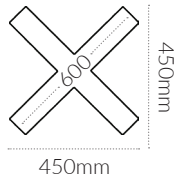

LISBOA 800MM

Table Base

ORIGIN: China **USE:** Indoor **WARRANTY:** 12 Months

DIMENSIONS:

H730 Table

 11.5 kg

CODES:

Black - BTLI80BK

FINISHES:

Mild Steel

Black
Semi-gloss

LISBOA 800MM

Table Base

SPECIFICATIONS:

Spider:

Hole Depth: 20mm

Footprint:

Assembly:

Plate & Screw -->

Column:

Square : 80mm

Top

Bottom

Base:

Footprint:

Adjustable Footglides:

x4

Thread: M8
Length: 18mm

Top Max:

Table:

900 x 900mm

D1000mm