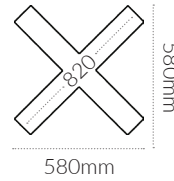

LISBOA 800MM

Table Base

ORIGIN: China **USE:** Indoor **WARRANTY:** 12 Months

DIMENSIONS:

H730 Table

 11.5 kg

CODES:

Black - BTLI80BK

FINISHES:

Mild Steel

Black
Semi-gloss

LISBOA 800MM

Table Base

SPECIFICATIONS:

Spider:

Hole Depth: 20mm

Footprint:

Assembly:

Plate & Screw -->

Column:

Square : 80mm

Top

Bottom

Base:

Footprint:

Adjustable Footglides:

x4

Thread: M8
Length: 18mm

Top Max:

Table:

900 x 900mm

D1000mm